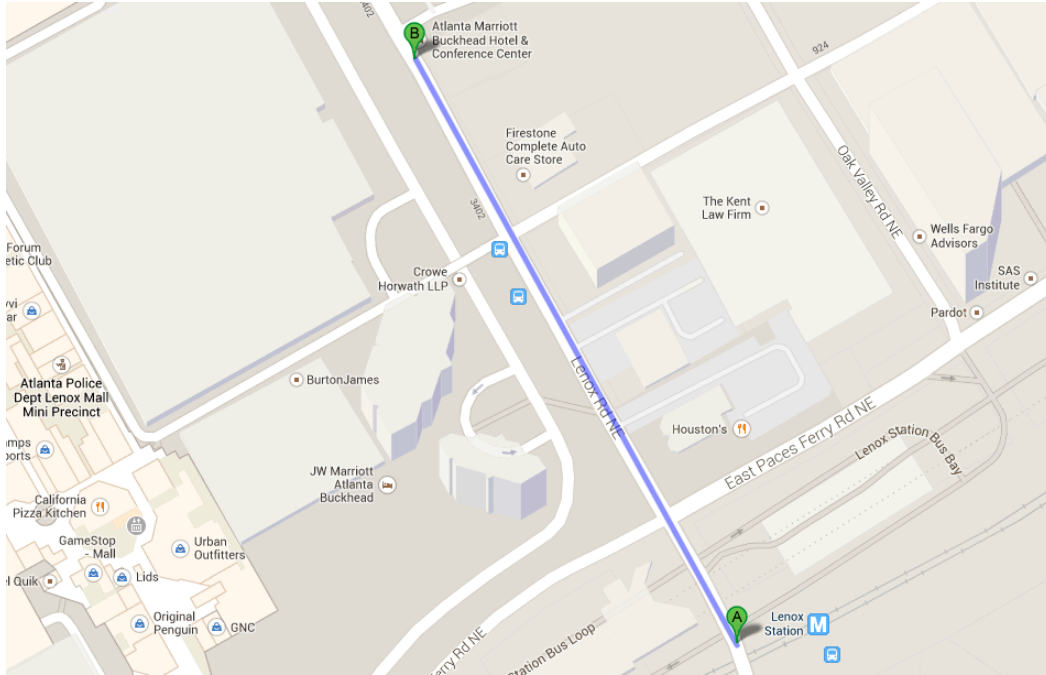

Directions from ATL to Marriott Buckhead Hotel & Conference Center using MARTA

- Take the 'gold line' from ATL to Lenox station. (The gold line is the Doraville line.)
- When you arrive at the Lenox station, walk up the stairs and walk towards Lenox Mall. (When you walk along Lenox Road, the Mall will be on your left.)
- Walk 2 blocks and the hotel is on your right.

Example of timing from ATL to Marriott(roughly 30 minutes/\$2.50 fare/no traffic)

Step by Step

	Depart:	11:17a - AIRPORT STATION
	On MARTA:	NE NORTHBOUND TO DORAVILLE STATION
	Arrive:	11:50a - LENOX STATION

Diagram from Lenox Station (A) to the Atlanta Marriott Buckhead Hotel & Conference Center (B)
(0.2 miles/4 minutes)

Atlanta Marriott Buckhead Hotel & Conference Center
3405 Lenox Road NE
Atlanta, GA 30326
PH: 404-261-9250